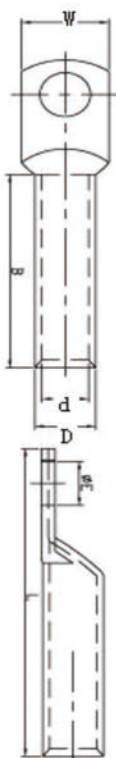

DT COPPER TUBE TERMINALS GT铜管端子

| PART NO 2015-2018 | ITEM NO | DIMENSIONS | | | | | |
|----------------------|----------|------------|------|------|------|------|-------|
| | | φ E | Φ D | Φ d | W | B | L |
| LY0007-0001 | DT1.5-5 | 5.2 | 4.0 | 2.2 | 8.0 | 10.0 | 23.0 |
| LY0007-0002 | DT2.5-4 | 4.2 | 4.5 | 2.9 | 8.0 | 13.0 | 27.0 |
| LY0007-0003 | DT2.5-5 | 5.2 | 4.5 | 2.9 | 8.0 | 13.0 | 27.0 |
| LY0007-0004 | DT2.5-6 | 6.4 | 4.5 | 2.9 | 10.0 | 13.0 | 27.0 |
| LY0007-0005 | DT4-5 | 5.2 | 5.2 | 3.6 | 10.0 | 13.0 | 28.0 |
| LY0007-0006 | DT4-6 | 6.4 | 5.2 | 3.6 | 10.0 | 13.0 | 28.0 |
| LY0007-0007 | DT6-5 | 5.2 | 6.0 | 4.2 | 10.0 | 17.0 | 35.0 |
| LY0007-0008 | DT6-6 | 6.4 | 6.0 | 4.2 | 10.0 | 17.0 | 35.0 |
| LY0007-0009 | DT6-8 | 8.4 | 6.0 | 4.2 | 12.0 | 17.0 | 35.0 |
| LY0007-0010 | DT10-6 | 6.4 | 7.0 | 5.0 | 12.4 | 17.0 | 36.0 |
| LY0007-0011 | DT10-8 | 8.4 | 7.0 | 5.0 | 12.4 | 17.0 | 36.0 |
| LY0007-0012 | DT16-6 | 6.4 | 9.0 | 6.0 | 14.0 | 32.0 | 58.0 |
| LY0007-0013 | DT16-8 | 8.4 | 9.0 | 6.0 | 14.0 | 32.0 | 58.0 |
| LY0007-0014 | DT25-6 | 6.4 | 10.0 | 7.0 | 15.0 | 32.0 | 58.0 |
| LY0007-0015 | DT25-8 | 8.4 | 10.0 | 7.0 | 15.0 | 32.0 | 58.0 |
| LY0007-0016 | DT25-10 | 10.5 | 10.0 | 7.0 | 17.5 | 32.0 | 58.0 |
| LY0007-0017 | DT35-6 | 6.4 | 12.0 | 9.0 | 17.1 | 36.0 | 62.0 |
| LY0007-0018 | DT35-8 | 8.4 | 12.0 | 9.0 | 17.1 | 36.0 | 62.0 |
| LY0007-0019 | DT35-10 | 10.5 | 12.0 | 9.0 | 18.0 | 36.0 | 62.0 |
| LY0007-0020 | DT50-8 | 8.4 | 14.0 | 10.0 | 20.0 | 40.0 | 72.0 |
| LY0007-0021 | DT50-10 | 10.5 | 14.0 | 10.0 | 20.0 | 40.0 | 72.0 |
| LY0007-0022 | DT70-8 | 8.4 | 16.0 | 12.0 | 23.0 | 42.0 | 76.0 |
| LY0007-0023 | DT70-10 | 10.5 | 16.0 | 12.0 | 23.0 | 42.0 | 76.0 |
| LY0007-0024 | DT70-12 | 13.0 | 16.0 | 12.0 | 23.0 | 42.0 | 76.0 |
| LY0007-0025 | DT95-10 | 10.5 | 18.0 | 14.0 | 26.0 | 44.0 | 84.0 |
| LY0007-0026 | DT95-12 | 13.0 | 18.0 | 14.0 | 26.0 | 44.0 | 84.0 |
| LY0007-0027 | DT120-12 | 13.0 | 21.0 | 16.0 | 30.0 | 46.0 | 90.0 |
| LY0007-0028 | DT120-16 | 17.0 | 21.0 | 16.0 | 30.0 | 46.0 | 90.0 |
| LY0007-0029 | DT150-12 | 13.0 | 23.0 | 17.0 | 33.0 | 50.0 | 98.0 |
| LY0007-0030 | DT150-16 | 17.0 | 23.0 | 17.0 | 33.0 | 50.0 | 98.0 |
| LY0007-0031 | DT185-12 | 13.0 | 25.0 | 19.0 | 36.0 | 52.0 | 101.0 |
| LY0007-0032 | DT185-16 | 17.0 | 25.0 | 19.0 | 36.0 | 52.0 | 101.0 |
| LY0007-0033 | DT240-12 | 13.0 | 28.0 | 21.6 | 40.0 | 52.0 | 110.0 |
| LY0007-0034 | DT240-16 | 17.0 | 28.0 | 21.6 | 40.0 | 52.0 | 112.0 |
| LY0007-0035 | DT240-20 | 21.0 | 28.0 | 21.6 | 40.0 | 52.0 | 112.0 |
| LY0007-0036 | DT300-16 | 17.0 | 31.0 | 24.0 | 45.0 | 58.0 | 116.0 |
| LY0007-0037 | DT300-20 | 21.0 | 31.0 | 24.0 | 45.0 | 58.0 | 120.0 |
| LY0007-0038 | DT400-16 | 17.0 | 36.5 | 28.5 | 52.0 | 66.0 | 126.0 |
| LY0007-0039 | DT400-20 | 21.0 | 36.5 | 28.5 | 52.0 | 66.0 | 131.0 |
| LY0007-0040 | DT500-16 | 17.0 | 39.0 | 30.5 | 56.0 | 70.0 | 141.0 |
| LY0007-0041 | DT500-20 | 21.0 | 39.0 | 30.5 | 56.0 | 70.0 | 146.0 |
| LY0007-0042 | DT630-20 | 21.0 | 45.0 | 35.5 | 65.0 | 80.0 | 168.0 |